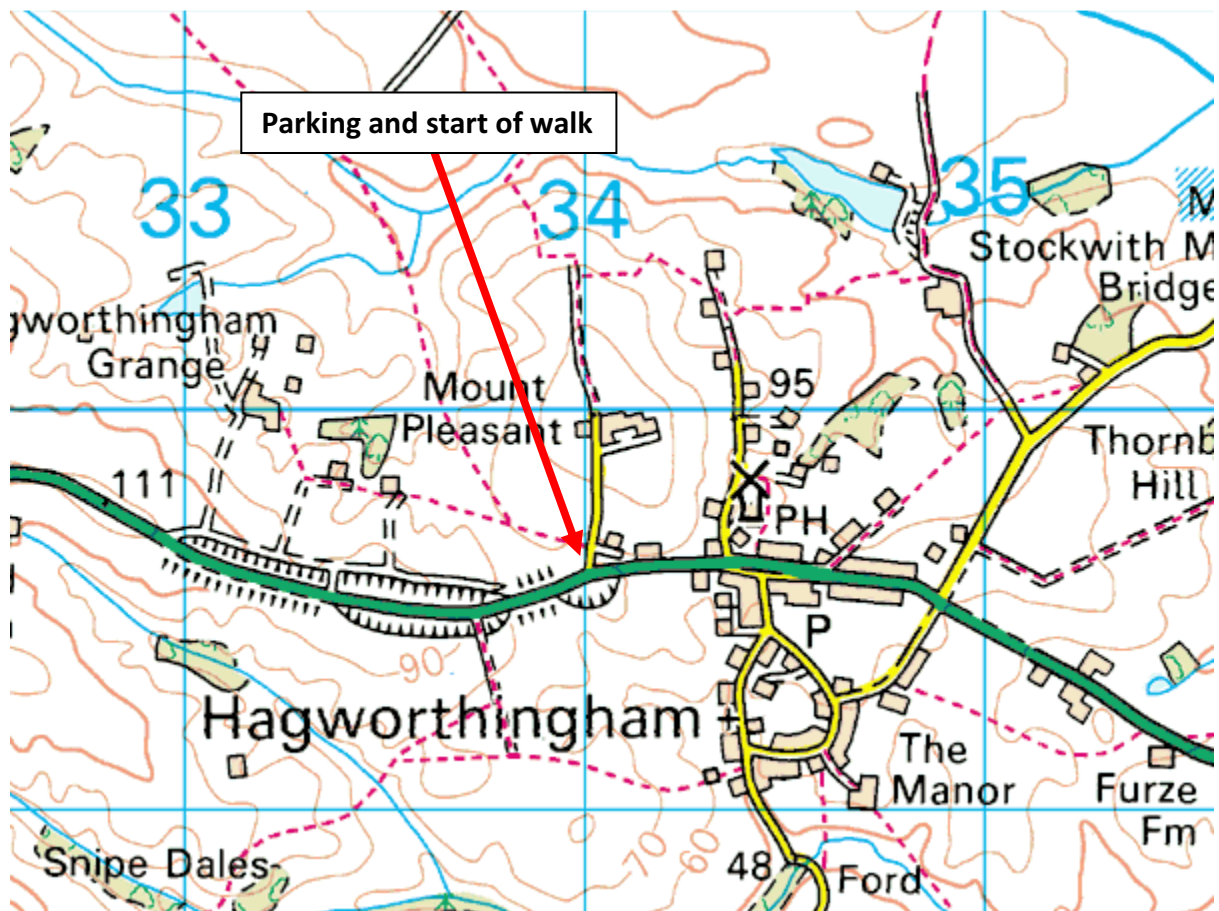

# CHRISTMAS WALK

We are having another Christmas Walk. It will be on Saturday the 29<sup>th</sup> December. The start (& finish) is in Hagworthingham. We plan to start walking at 10am prompt. The distance will be about 10 miles. Bring a packed lunch with you and suitable footwear because it may be muddy underfoot. The café in Hagworthingham should be open so we may finish there with a cup of tea. Everyone is welcome on the walk.

If you prefer enter 53.206906,0.005021 on Google maps

My mobile phone number is 07801 549526 if you need to contact me, David