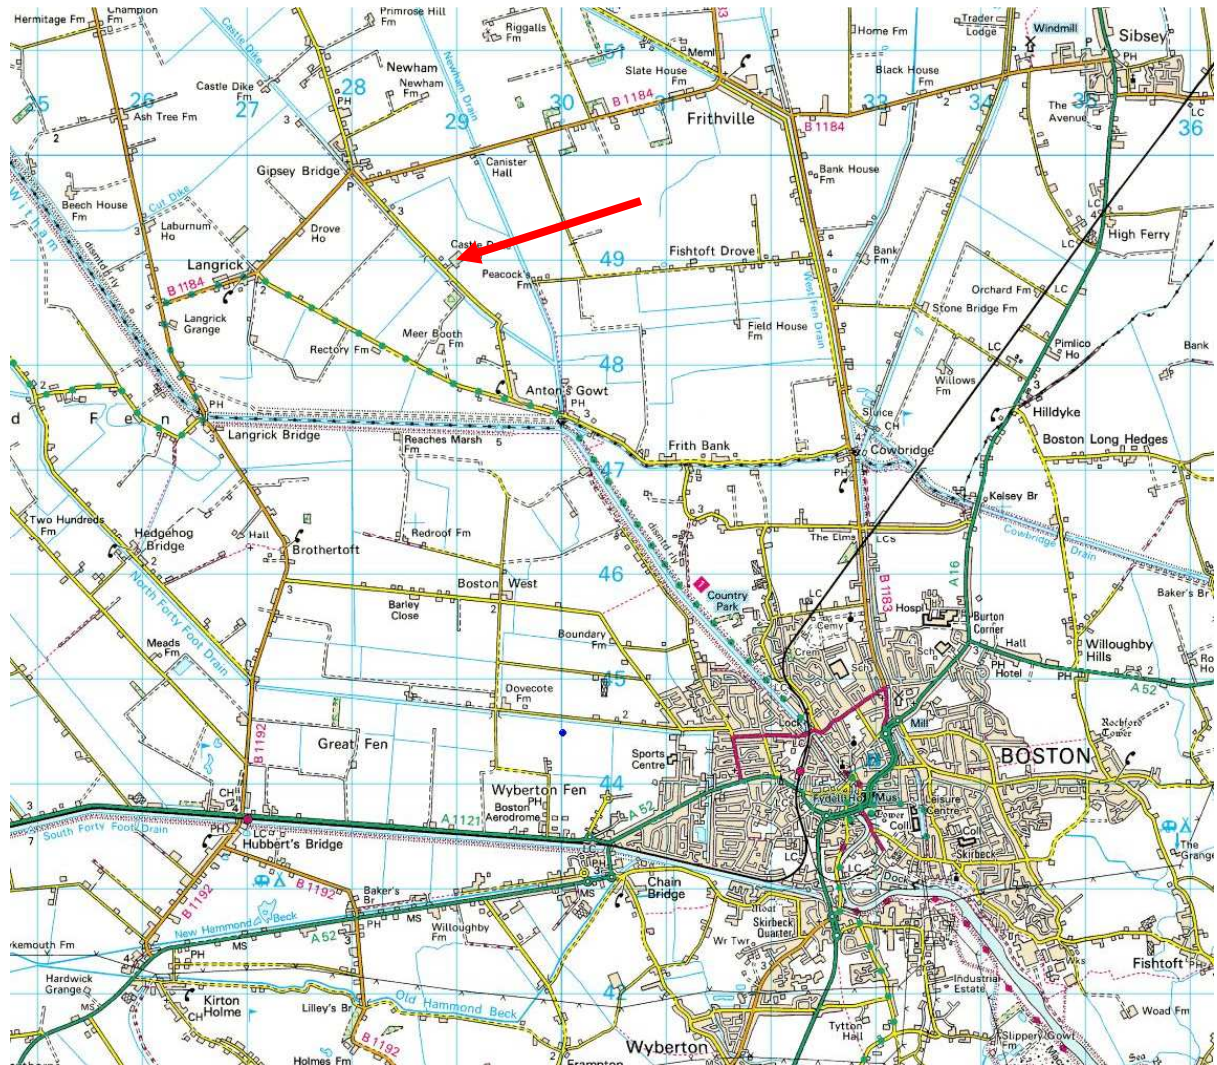

The Cross Country is to be held at:

Castledyke Equestrian Centre, Gipsy Bridge, Boston, PE22 7BW. OS reference TF290490

Follow the XC signs when you are close to the venue

Food will be available for sale such as beefburgers, paninis, bacon butties, chocolate bars, tea, coffee and cold drinks.