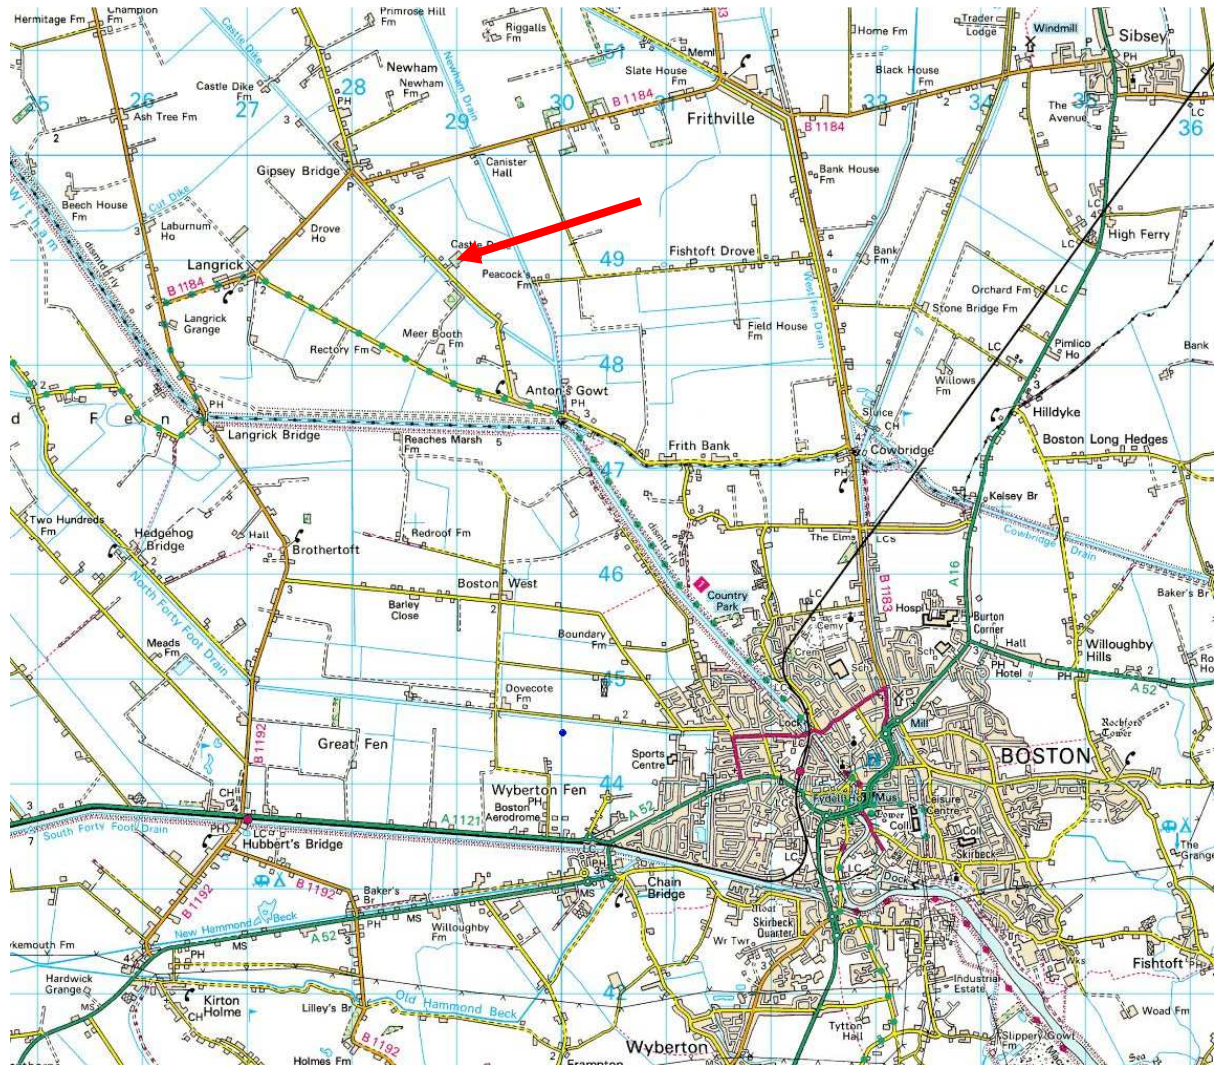

The Cross Country is to be held at:

Castledyke Equestrian Centre, Gipsy Bridge, Boston, PE22 7BW. OS reference TF290490

Follow the XC signs when you are close to the venue

Please note that there will be cooked food available this year such as bacon butties