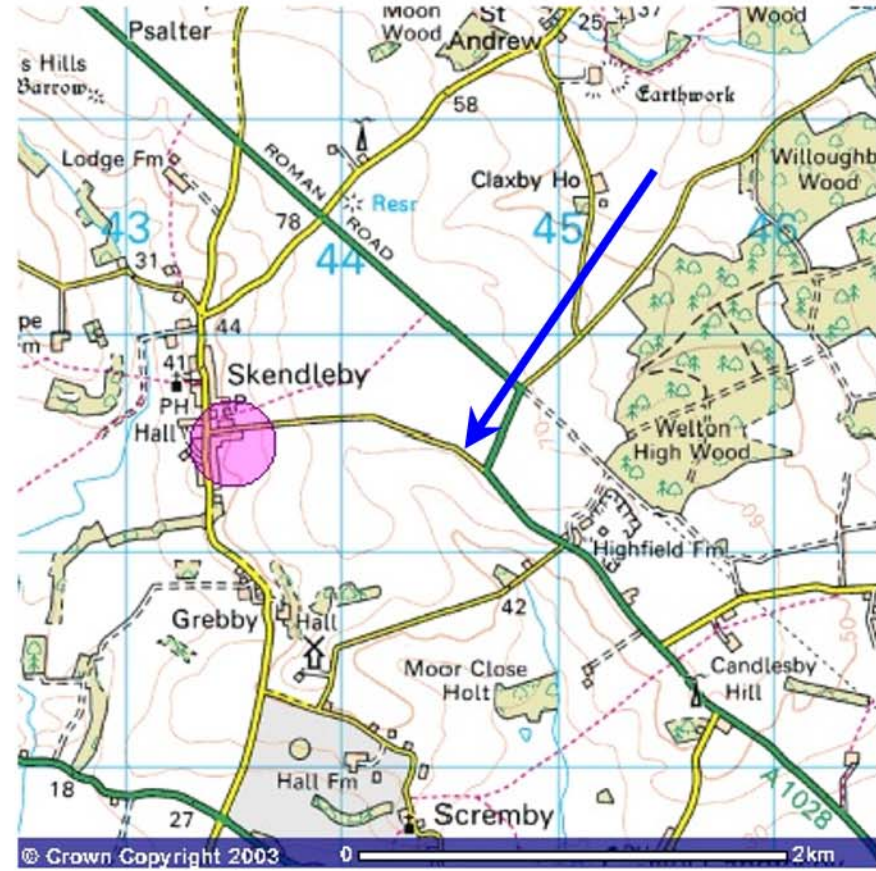

Stone Pits, Skendleby

Grid reference TF 445 695

Image produced from the Ordnance Survey Get-a-map service.
Image reproduced with kind permission of Ordnance Survey and Ordnance Survey of Northern Ireland.