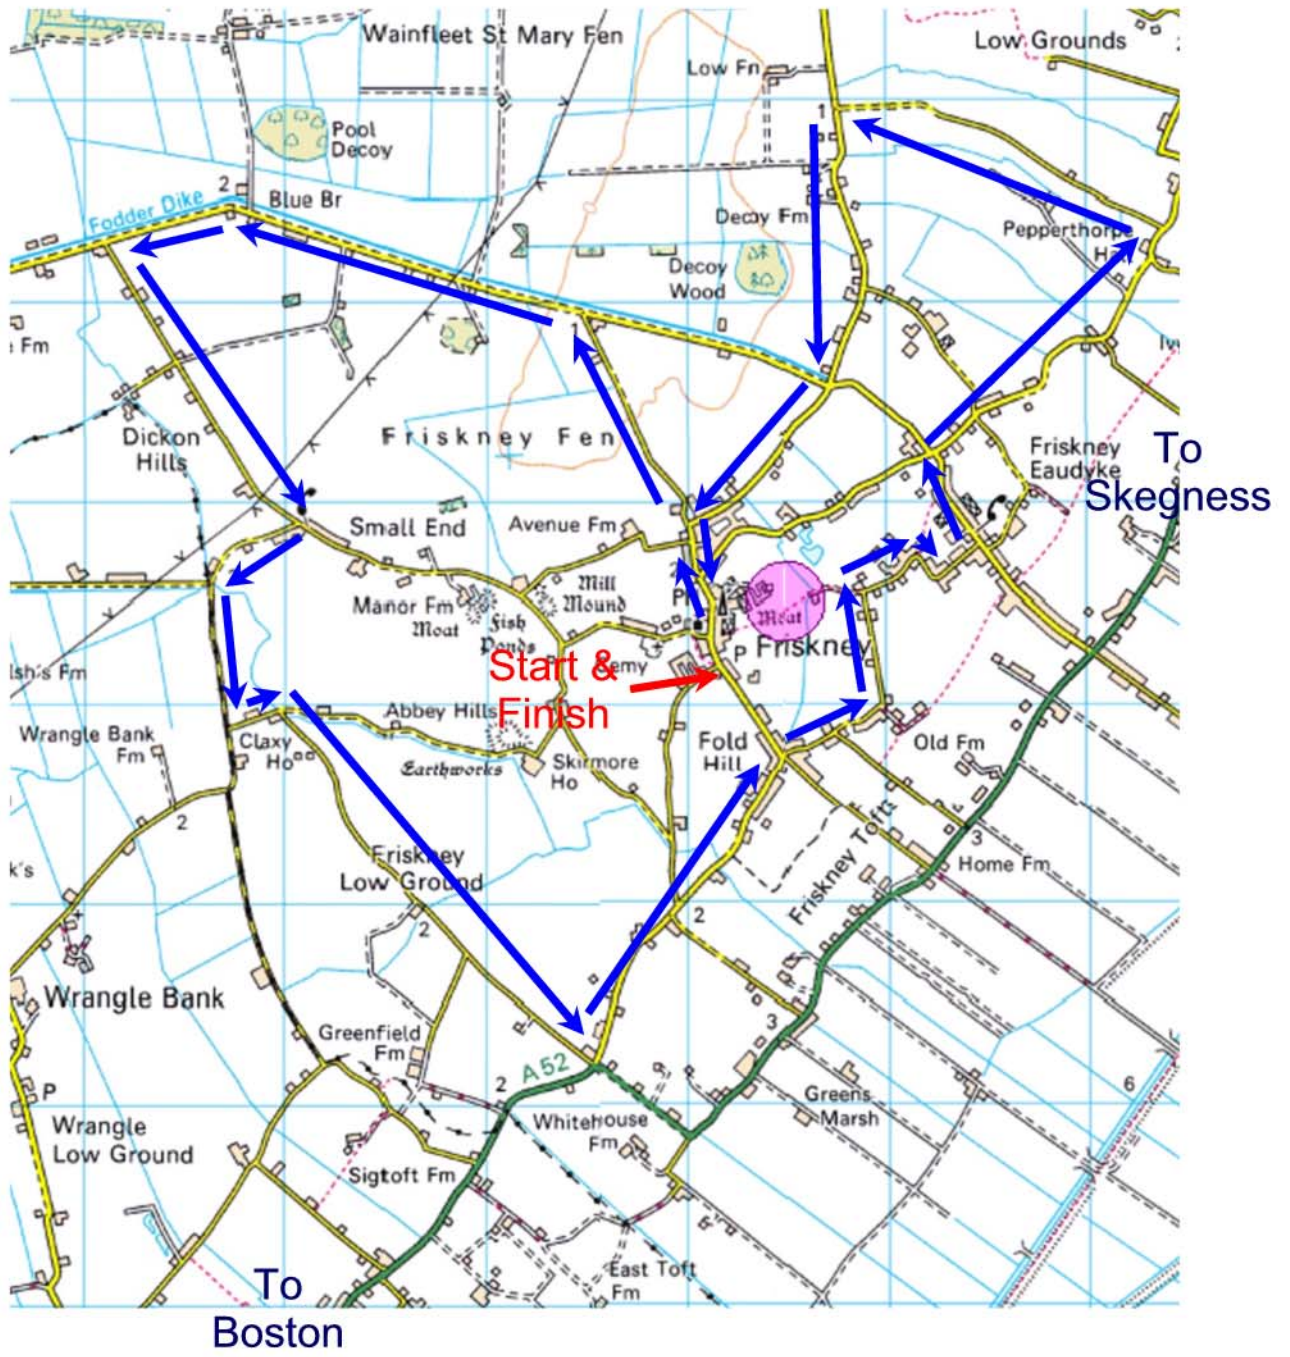

Friskney Half Marathon

Start is at postcode PE22 8RD

which is OS Grid reference TF 462552